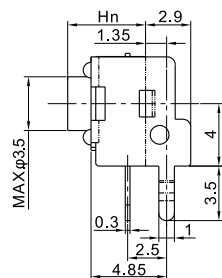

Rated Load : 12V DC 50mA

Operation Force :

Life : 50000

KAN0611-0431B

KAN0621-0431B

KAN0631-0501B (SWT-7)

KAN0653-0431B