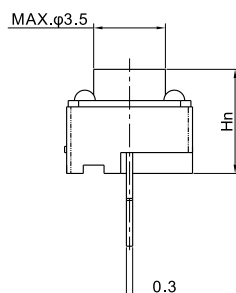

Rated Load : 12V DC 50mA

Operation Force :

Life : 50000

KAN0611-0431B

KAN0621-0431B

KAN0631-0501B (SWT-7)

KAN0653-0431B