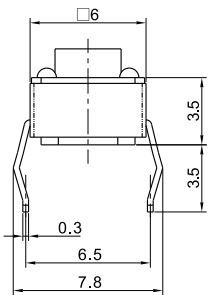

ТАКТОВЫЕ КНОПКИ

KFC TACT SWITCH SERIES

[SPECIFICATION]

Contact Resistance: $\leq 100\text{m}\Omega$

Insulation Resistance: $\geq 100\text{M}\Omega$

Withstand Voltage : 250V, AC/minute

Temperature Range : $-20^{\circ}\text{C}\sim+70^{\circ}\text{C}$

Rated Load : 12V DC 50mA

Operation Force :

Life : 50000

KAN0611-0431B

KAN0621-0431B

KAN0631-0501B (SWT-7)

KAN0653-0431B