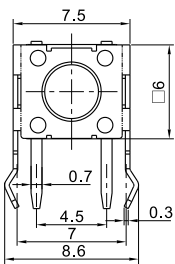

Rated Load : 12V DC 50mA

Operation Force :

Life : 50000

KAN0611-0431B

KAN0621-0431B

KAN0631-0501B (SWT-7)

KAN0653-0431B