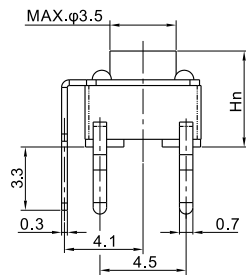

ТАКТОВЫЕ КНОПКИ

KFC TACT SWITCH SERIES

[SPECIFICATION]

Contact Resistance: $\leq 100\text{m}\Omega$

Insulation Resistance: $\geq 100\text{M}\Omega$

Withstand Voltage : 250V, AC/minute

Temperature Range : $-20^{\circ}\text{C}\sim+70^{\circ}\text{C}$

Rated Load : 12V DC 50mA

Operation Force :

Life : 50000

KAN0611-0431B

KAN0621-0431B

KAN0631-0501B (SWT-7)

KAN0653-0431B