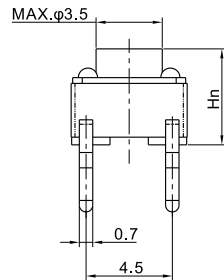

ТАКТОВЫЕ КНОПКИ

KFC TACT SWITCH SERIES

[SPECIFICATION]

Contact Resistance: $\leq 100\text{m}\Omega$

Insulation Resistance: $\geq 100\text{M}\Omega$

Withstand Voltage : 250V, AC/minute

Temperature Range : $-20^{\circ}\text{C}\sim+70^{\circ}\text{C}$

Rated Load : 12V DC 50mA

Operation Force :

Life : 50000

KAN0611-0431B

KAN0621-0431B

KAN0631-0501B (SWT-7)

KAN0653-0431B