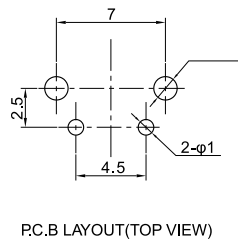

Rated Load : 12V DC 50mA

Operation Force :

Life : 50000

KAN0611-0431B

KAN0621-0431B

KAN0631-0501B (SWT-7)

KAN0653-0431B