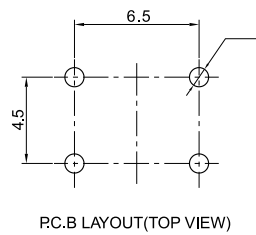

ТАКТОВЫЕ КНОПКИ

KFC TACT SWITCH SERIES

[SPECIFICATION]

Contact Resistance: $\leq 100\text{m}\Omega$

Insulation Resistance: $\geq 100\text{M}\Omega$

Withstand Voltage : 250V, AC/minute

Temperature Range : $-20^{\circ}\text{C}\sim+70^{\circ}\text{C}$

Rated Load : 12V DC 50mA

Operation Force :

Life : 50000

KAN0611-0431B

KAN0621-0431B

KAN0631-0501B (SWT-7)

KAN0653-0431B