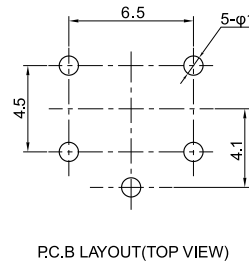

ТАКТОВЫЕ КНОПКИ

KFC TACT SWITCH SERIES

[SPECIFICATION]

Contact Resistance: $\leq 100\text{m}\Omega$

Insulation Resistance: $\geq 100\text{M}\Omega$

Withstand Voltage : 250V, AC/minute

Temperature Range : $-20^{\circ}\text{C}\sim+70^{\circ}\text{C}$

Rated Load : 12V DC 50mA

Operation Force :

Life : 50000

KAN0611-0431B

KAN0621-0431B

KAN0631-0501B (SWT-7)

KAN0653-0431B