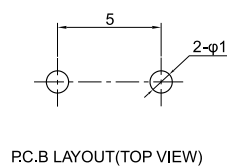

Rated Load : 12V DC 50mA

Operation Force :

Life : 50000

KAN0611-0431B

KAN0621-0431B

KAN0631-0501B (SWT-7)

KAN0653-0431B