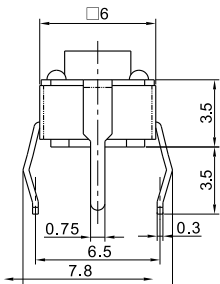

ТАКТОВЫЕ КНОПКИ

KFC TACT SWITCH SERIES

[SPECIFICATION]

Contact Resistance: $\leq 100\text{m}\Omega$

Insulation Resistance: $\geq 100\text{M}\Omega$

Withstand Voltage : 250V, AC/minute

Temperature Range : $-20^{\circ}\text{C}\sim+70^{\circ}\text{C}$

Rated Load : 12V DC 50mA

Operation Force :

Life : 50000

KAN0611-0431B

KAN0621-0431B

KAN0631-0501B (SWT-7)

KAN0653-0431B