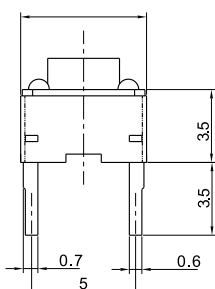

Rated Load : 12V DC 50mA

Operation Force :

Life : 50000

KAN0611-0431B

KAN0621-0431B

KAN0631-0501B (SWT-7)

KAN0653-0431B